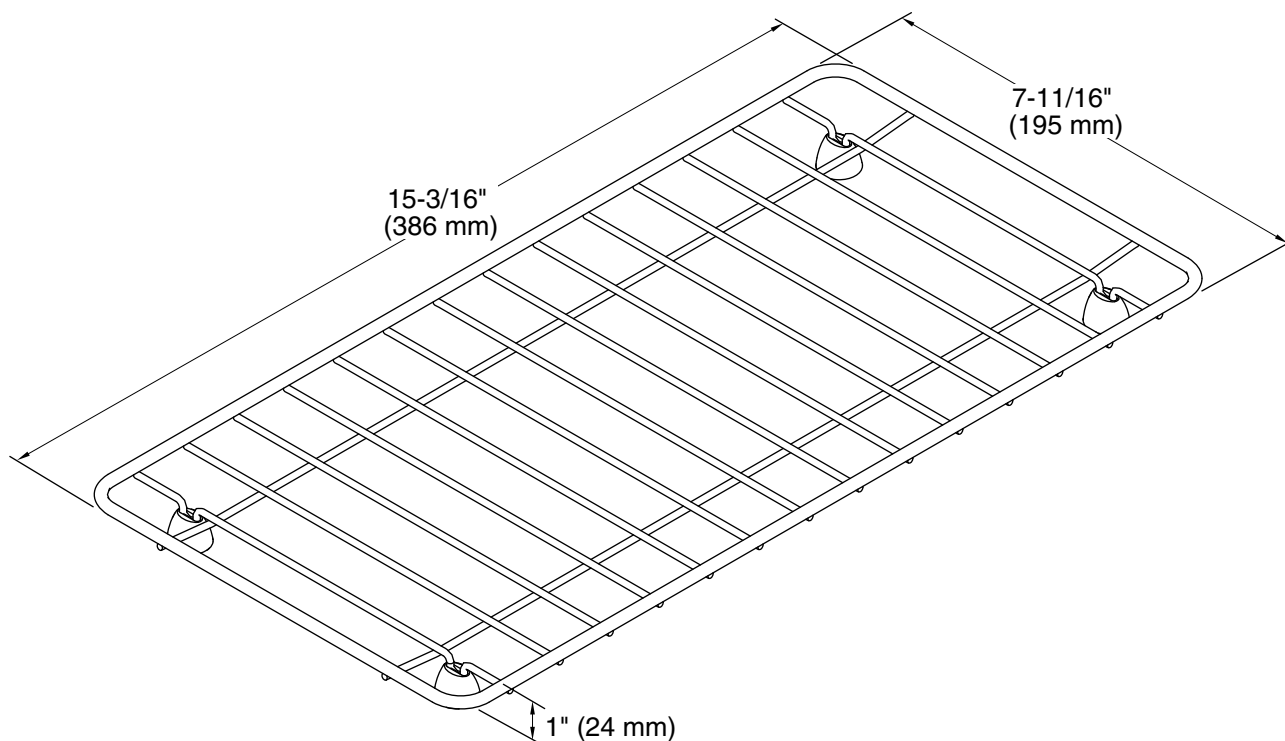

Technical Information

All product dimensions are nominal.

Material: Stainless Steel